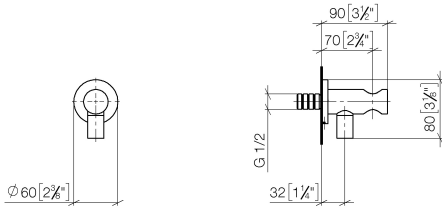

## EDITION PRO Wall elbow - Matte Black

---

28 490 626

- 3/8" shower outlet
- rosette Ø 60 mm
- 1/2" connection
- inherently safe from back flow.

|   |                |               |
|---|----------------|---------------|
|  | Matte Black    | 28 490 626-33 |
|  | Chrome         | 28 490 626-00 |
|  | Brushed Chrome | 28 490 626-93 |

**EDITION PRO Wall elbow - Matte Black**

28 490 626

mm [inches]

**Flow rate chart**

**EDITION PRO Wall elbow - Matte Black**

28 490 626

Parts for other finishes can be found here: [Chrome](#)

**Spare parts list**

| No. | Item Number        | Name                | Quantity used | Delivery time |
|-----|--------------------|---------------------|---------------|---------------|
| 1   | 90 24 03 280 00 90 | nipple              | 1             | 2             |
| 2   | 09 30 30 037 90    | screw               | 1             | 2             |
| 3   | 09 27 66 016-33    | rosette             | 1             | 60            |
| 4   | 09 31 11 112 90    | pin                 | 1             | 60            |
| 5   | 09 16 01 023 90    | ring                | 1             | 2             |
| 6   | 09 23 01 131 90    | back-flow preventer | 1             | 2             |
| 7   | 09 30 30 113 20 90 | screw               | 1             | 2             |
| 8   | 09 14 10 001 90    | seal                | 1             | 2             |
| 9   | 09 18 40 216 90    | sleeve              | 1             | 2             |
| 10  | 09 11 03 124-33    | connection          | 1             | 30            |
| 11  | 09 14 10 213 90    | seal                | 1             | 2             |
| 12  | 09 24 03 279-33    | nipple              | 1             | 30            |
| 13  | 90 21 02 069 00-33 | cover               | 1             | 30            |