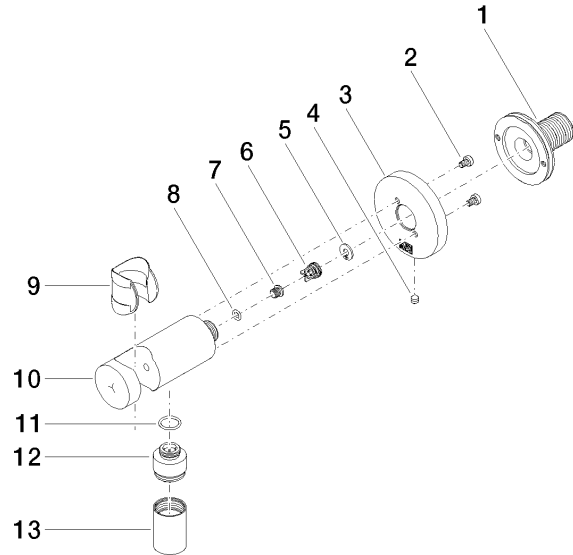

## EDITION PRO Wall elbow - Matte Black

---

28 490 626

- 3/8" shower outlet
- rosette Ø 60 mm
- 1/2" connection
- inherently safe from back flow.

|   |                |               |
|---|----------------|---------------|
|  | Matte Black    | 28 490 626-33 |
|  | Chrome         | 28 490 626-00 |
|  | Brushed Chrome | 28 490 626-93 |

**EDITION PRO Wall elbow - Matte Black**

28 490 626

mm [inches]

**Flow rate chart**

**EDITION PRO Wall elbow - Matte Black**

28 490 626

Parts for other finishes can be found here: [Chrome](#)

**Spare parts list**

| No. | Item Number        | Name                | Quantity used | Delivery time |
|-----|--------------------|---------------------|---------------|---------------|
| 1   | 90 24 03 280 00 90 | nipple              | 1             | 2             |
| 2   | 09 30 30 037 90    | screw               | 1             | 2             |
| 3   | 09 27 66 016-33    | rosette             | 1             | 60            |
| 4   | 09 31 11 112 90    | pin                 | 1             | 60            |
| 5   | 09 16 01 023 90    | ring                | 1             | 2             |
| 6   | 09 23 01 131 90    | back-flow preventer | 1             | 2             |
| 7   | 09 30 30 113 20 90 | screw               | 1             | 2             |
| 8   | 09 14 10 001 90    | seal                | 1             | 2             |
| 9   | 09 18 40 216 90    | sleeve              | 1             | 2             |
| 10  | 09 11 03 124-33    | connection          | 1             | 30            |
| 11  | 09 14 10 213 90    | seal                | 1             | 2             |
| 12  | 09 24 03 279-33    | nipple              | 1             | 30            |
| 13  | 90 21 02 069 00-33 | cover               | 1             | 30            |