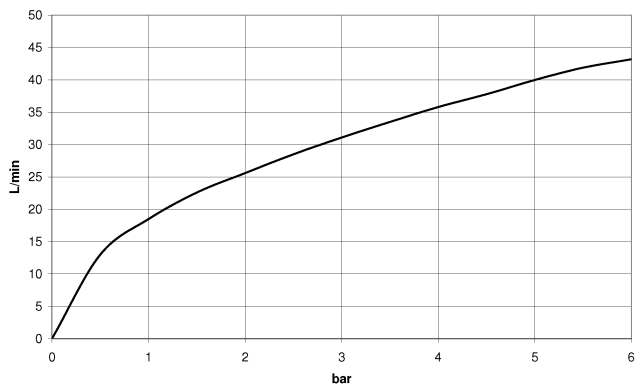

## EDITION PRO Wall elbow - Matte Black

---

28 490 626

- 3/8" shower outlet
- rosette Ø 60 mm
- 1/2" connection
- inherently safe from back flow.

|   |                |               |
|---|----------------|---------------|
|  | Matte Black    | 28 490 626-33 |
|  | Chrome         | 28 490 626-00 |
|  | Brushed Chrome | 28 490 626-93 |

**EDITION PRO Wall elbow - Matte Black**

28 490 626

mm [inches]

**Flow rate chart**

**EDITION PRO Wall elbow - Matte Black**

28 490 626

Parts for other finishes can be found here: [Chrome](#)

**Spare parts list**